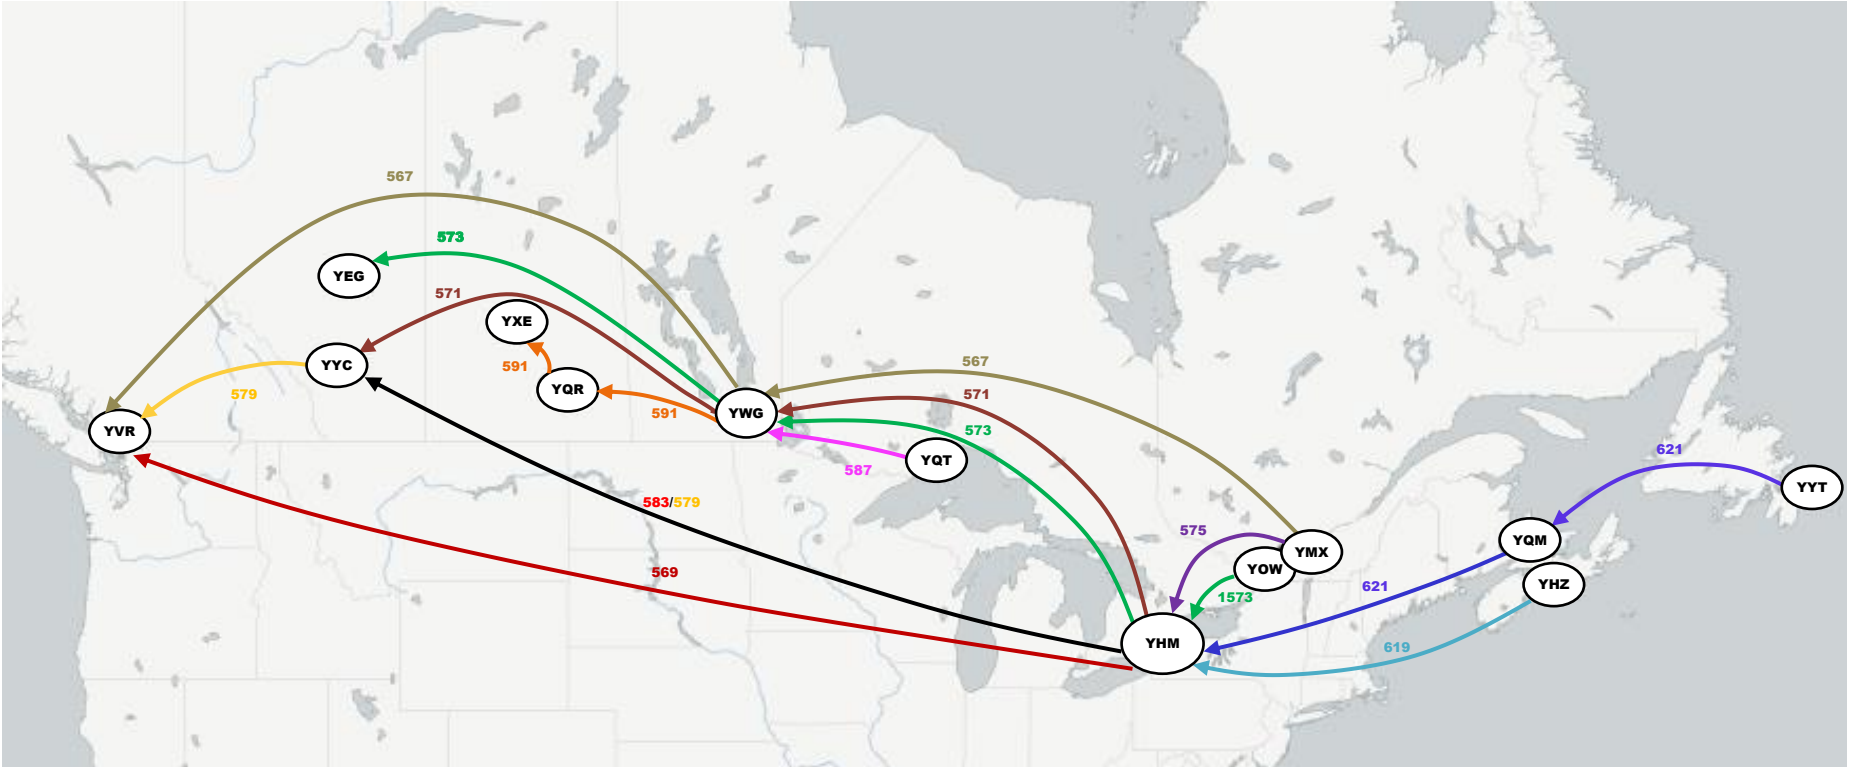

Labour Day Holiday Westbound – Tues 02-Sep 25

29-Jul-2025
Rev #01 Effective Sept 2025

#	FLT #	FLT DAYS	AIRCRAFT	FROM	DEP	TO	ARR	FROM	DEP	TO	ARR	FROM	DEP	TO	ARR	FROM	DEP	TO	ARR
1	621	- 2 - - - - -	B763	YYT	1815	YQM	1915	YQM	2135	YHM	2245	-	-	-	-	-	-	-	-
2	619	- 2 - - - - -	B752	YHZ	2000	YHM	2120	-	-	-	-	-	-	-	-	-	-	-	-
3	575	- 2 - - - - -	B752	YMX	2345	YHM	0100	-	-	-	-	-	-	-	-	-	-	-	-
4	1573	- 2 - - - - -	B752	YOW	2010	YHM	2100	-	-	-	-	-	-	-	-	-	-	-	-
5	573	- - 3 - - - -	B763	YHM	0120	YWG	0250	YWG	0335	YEG	0440	-	-	-	-	-	-	-	-
6	567	- 2 - - - - -	B763	YMX	2345	YWG	0130	YWG	0330	YVR	0430	-	-	-	-	-	-	-	-
7	587	- 2 - - - - -	AT72	YQT	2130	YWG	2215	-	-	-	-	-	-	-	-	-	-	-	-
8	591	- - 3 - - - -	B752	YWG	0415	YQR	0425	YQR	0510	YXE	0550	-	-	-	-	-	-	-	-
9	571	- - 3 - - - -	B752	YHM	0115	YWG	0245	YWG	0315	YYC	0410	-	-	-	-	-	-	-	-
10	579	- - 3 - - - -	B752	YHM	0150	YYC	0350	YYC	0430	YVR	0500	(AS REQUIRED)							
11	583	- - 3 - - - -	B752	YHM	0130	YYC	0330	-	-	-	-	-	-	-	-	-	-	-	-
12	569	- - 3 - - - -	B763	YHM	0145	YVR	0345	-	-	-	-	-	-	-	-	-	-	-	-

PROPRIETARY AND CONFIDENTIAL

The information provided in this document is intended for informational purposes only and is subject to change. Note* All times local and subject to change.