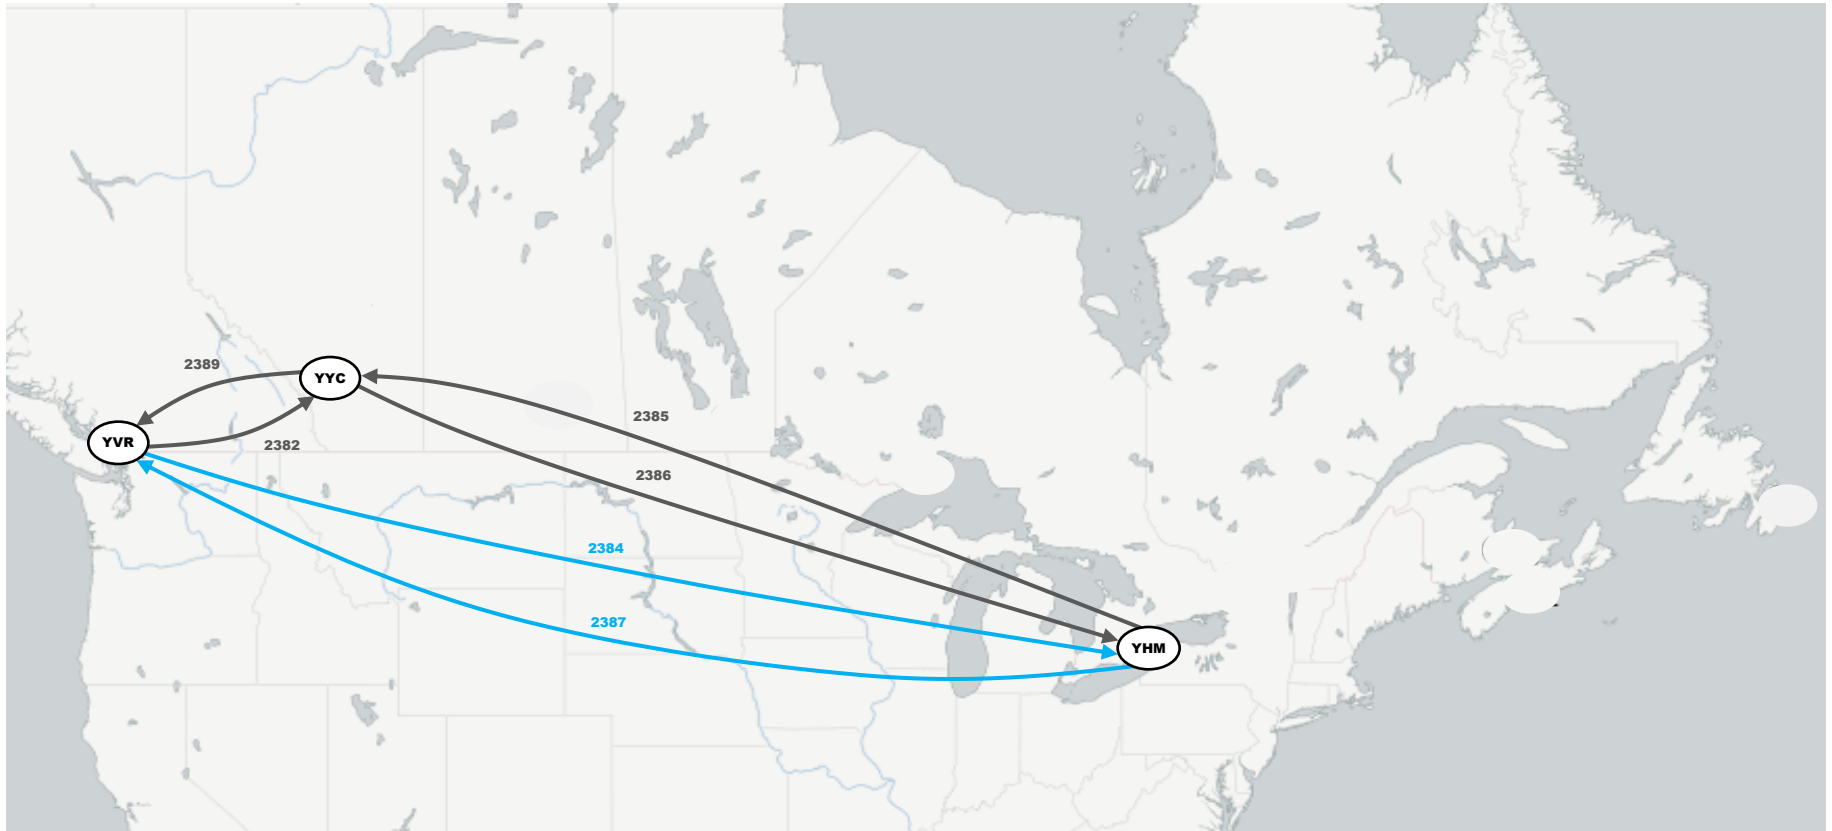

Eastbound/Westbound

#	FLT #	FLT DAYS	EQP	FROM	DEP	TO	ARR	FROM	DEP	TO	ARR	FROM	DEP	TO	ARR	FROM	DEP	TO	ARR
1	2382	1 2 3 4 5 6 7	B763	YVR	0047	YYC	0255	-	-	-	-	-	-	-	-	-	-	-	-
2	2386	1 2 3 4 5 6 7	B763	YYC	0642	YHM	1209	-	-	-	-	-	-	-	-	-	-	-	-
3	2385	1 2 3 4 5 6 7	B763	YHM	1804	YYC	2016	-	-	-	-	-	-	-	-	-	-	-	-
4	2389	1 2 3 4 5 6 7	B763	YYC	2216	YVR	2247	-	-	-	-	-	-	-	-	-	-	-	-
5	2384	1 2 3 4 5 6 7	B763	YVR	0825	YHM	1539	-	-	-	-	-	-	-	-	-	-	-	-
6	2387	1 2 3 4 5 6 7	B763	YHM	2215	YVR	0023	-	-	-	-	-	-	-	-	-	-	-	-

PROPRIETARY AND CONFIDENTIAL

The information provided in this document is intended for informational purposes only and is subject to change. Note* All times local and subject to change.