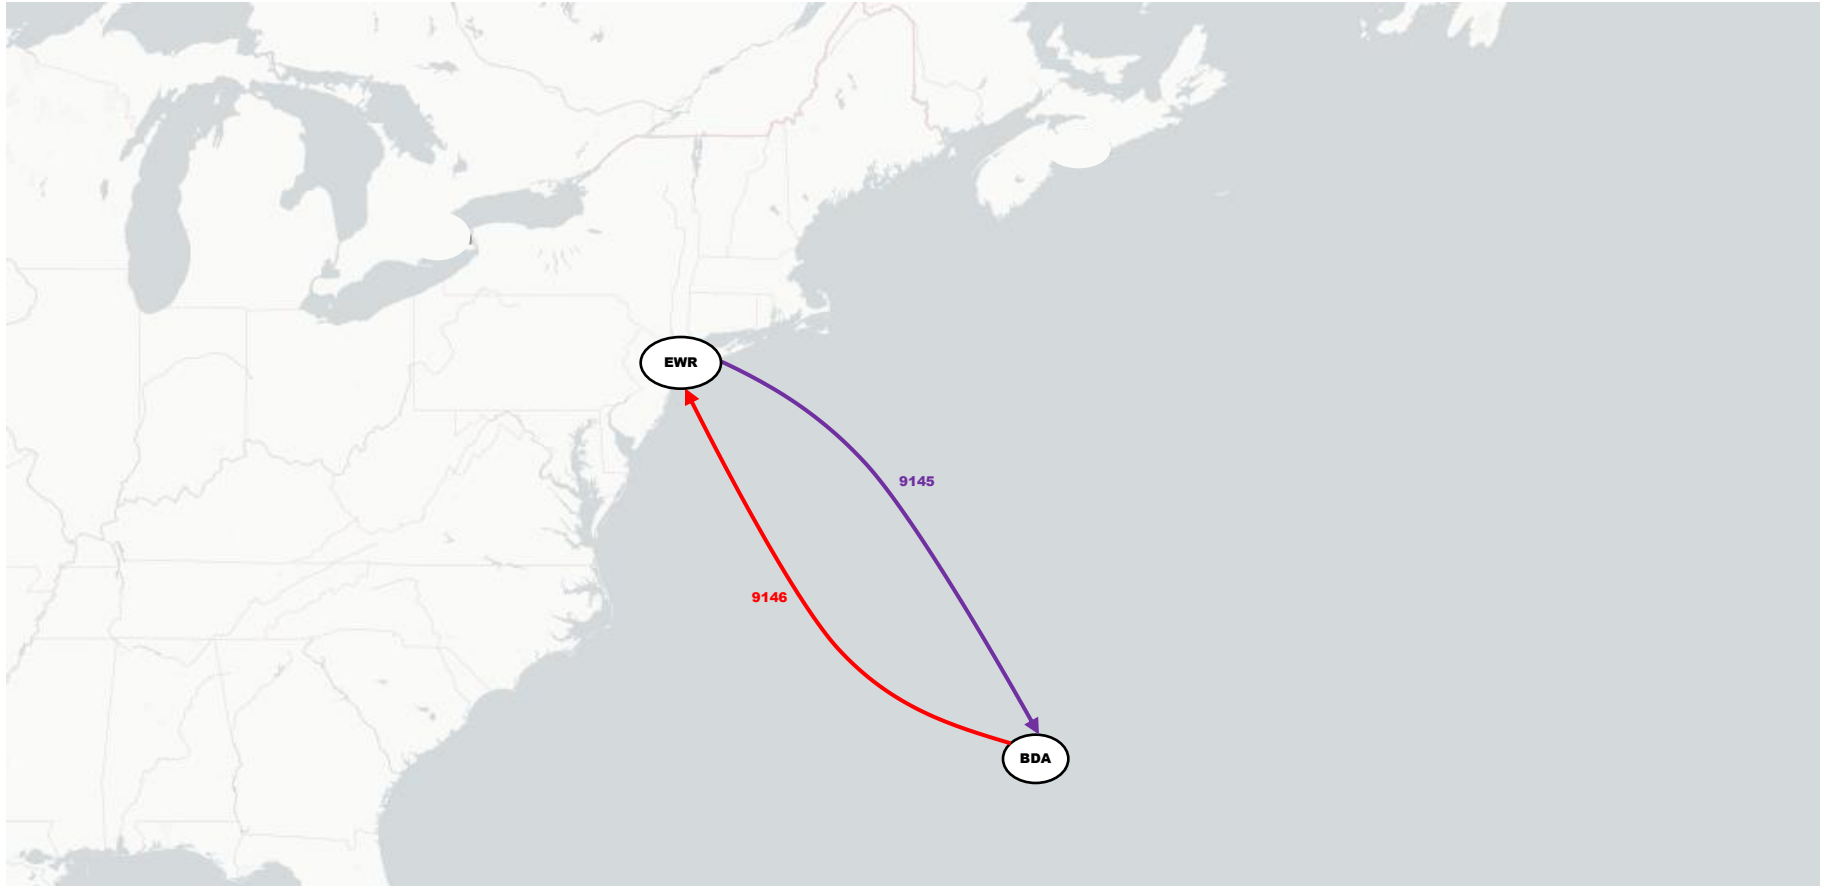

New York – Bermuda

#	FLT #	FLT DAYS					AIRCRAFT	FROM	DEP	TO	ARR	FROM	DEP	TO	ARR	FROM	DEP	TO	ARR
1	9145	1	2	3	4	5	-	-	B738	EWR	0845	BDA	1209	-	-	-	-	-	-
2	9146	1	2	3	4	5	-	-	B738	BDA	1920	JFK	2105	-	-	-	-	-	-

PROPRIETARY AND CONFIDENTIAL

The information provided in this document is intended for informational purposes only and is subject to change. Note* All times local and subject to change.