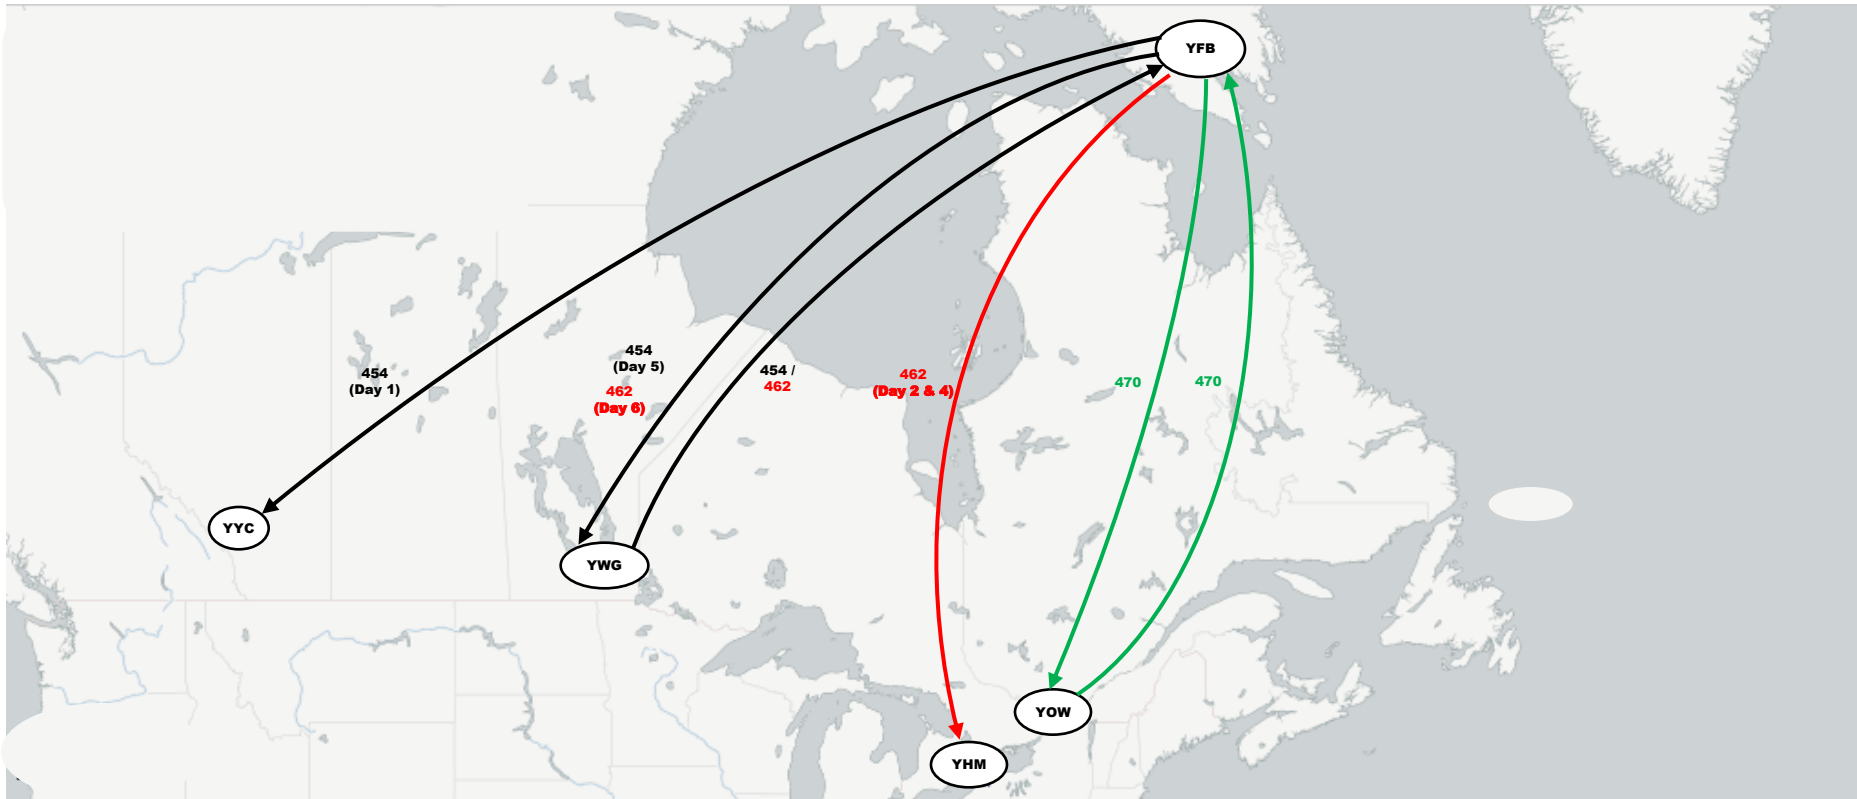

Northern Canada

#	FLT #	FLT DAYS	AIRCRAFT	FROM	DEP	TO	ARR	FROM	DEP	TO	ARR	FROM	DEP	TO	ARR	FROM	DEP	TO	ARR
1	454	1 - - - - -	B752	YWG	1130	YFB	1530	YFB	1700	YYC	1900	-	-	-	-	-	-	-	-
1a	454	- - - - 5 - -	B752	YWG	1030	YFB	1430	YFB	1600	YWG	1800	-	-	-	-	-	-	-	-
2	462	- 2 - 4 - - -	B752	YWG	1030	YFB	1430	YFB	1600	YHM	1915	-	-	-	-	-	-	-	-
2a	462	- - - - - 6 -	B752	YWG	1000	YFB	1400	YFB	1530	YWG	1730	-	-	-	-	-	-	-	-
3	470	1 - - - - - -	B763	YOW	1000	YFB	1300	YFB	1430	YOW	1730	-	-	-	-	-	-	-	-
3a	470	- - 3 - - - -	B763	YOW	1100	YFB	1400	YFB	1530	YOW	1830	-	-	-	-	-	-	-	-
3b	470	- - - - 5 - -	B763	YOW	0945	YFB	1245	YFB	1415	YOW	1715	-	-	-	-	-	-	-	-
3c	470	- - - - - 7	B763	YOW	0700	YFB	1000	YFB	1130	YOW	1430	-	-	-	-	-	-	-	-

PROPRIETARY AND CONFIDENTIAL

The information provided in this document is intended for informational purposes only and is subject to change. Note* All times local and subject to change.