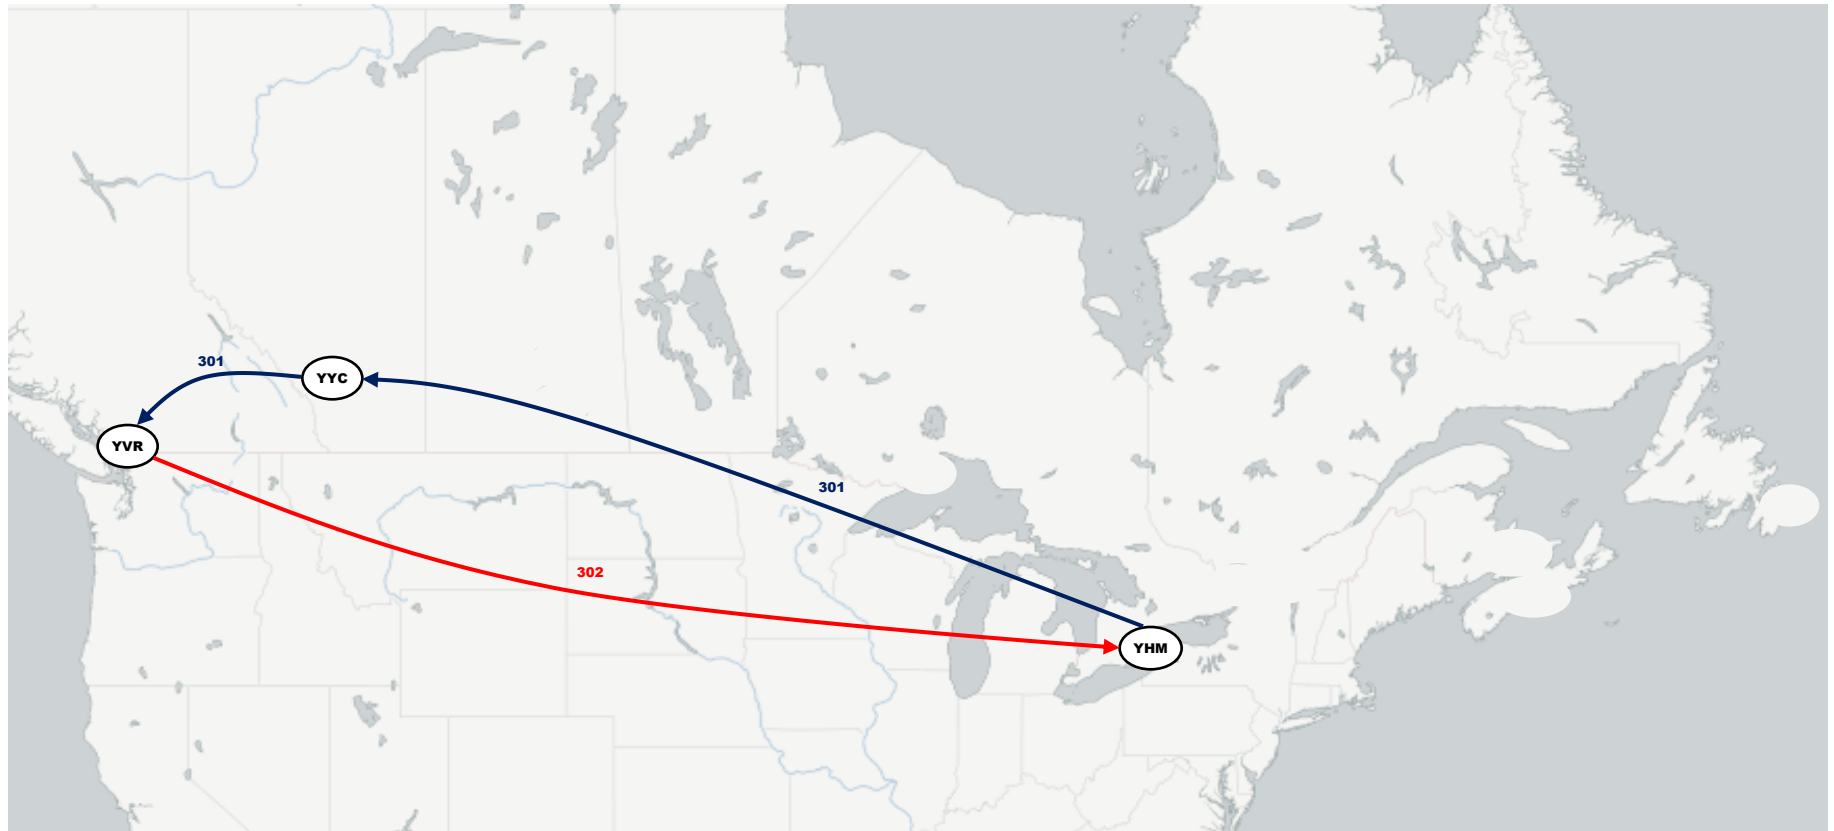

Day Network

#	FLT #	FLT DAYS	AIRCRAFT	FROM	DEP	TO	ARR	FROM	DEP	TO	ARR	FROM	DEP	TO	ARR	FROM	DEP	TO	ARR
1	301	1 2 3 4 - - -	B763	YHM	1200	YYC	1400	YYC	1500	YVR	1530	-	-	-	-	-	-	-	-
2	302	- 2 3 4 5 - -	B763	YVR	0500	YHM	1230	-	-	-	-	-	-	-	-	-	-	-	-

PROPRIETARY AND CONFIDENTIAL

The information provided in this document is intended for informational purposes only and is subject to change. Note* All times local and subject to change.